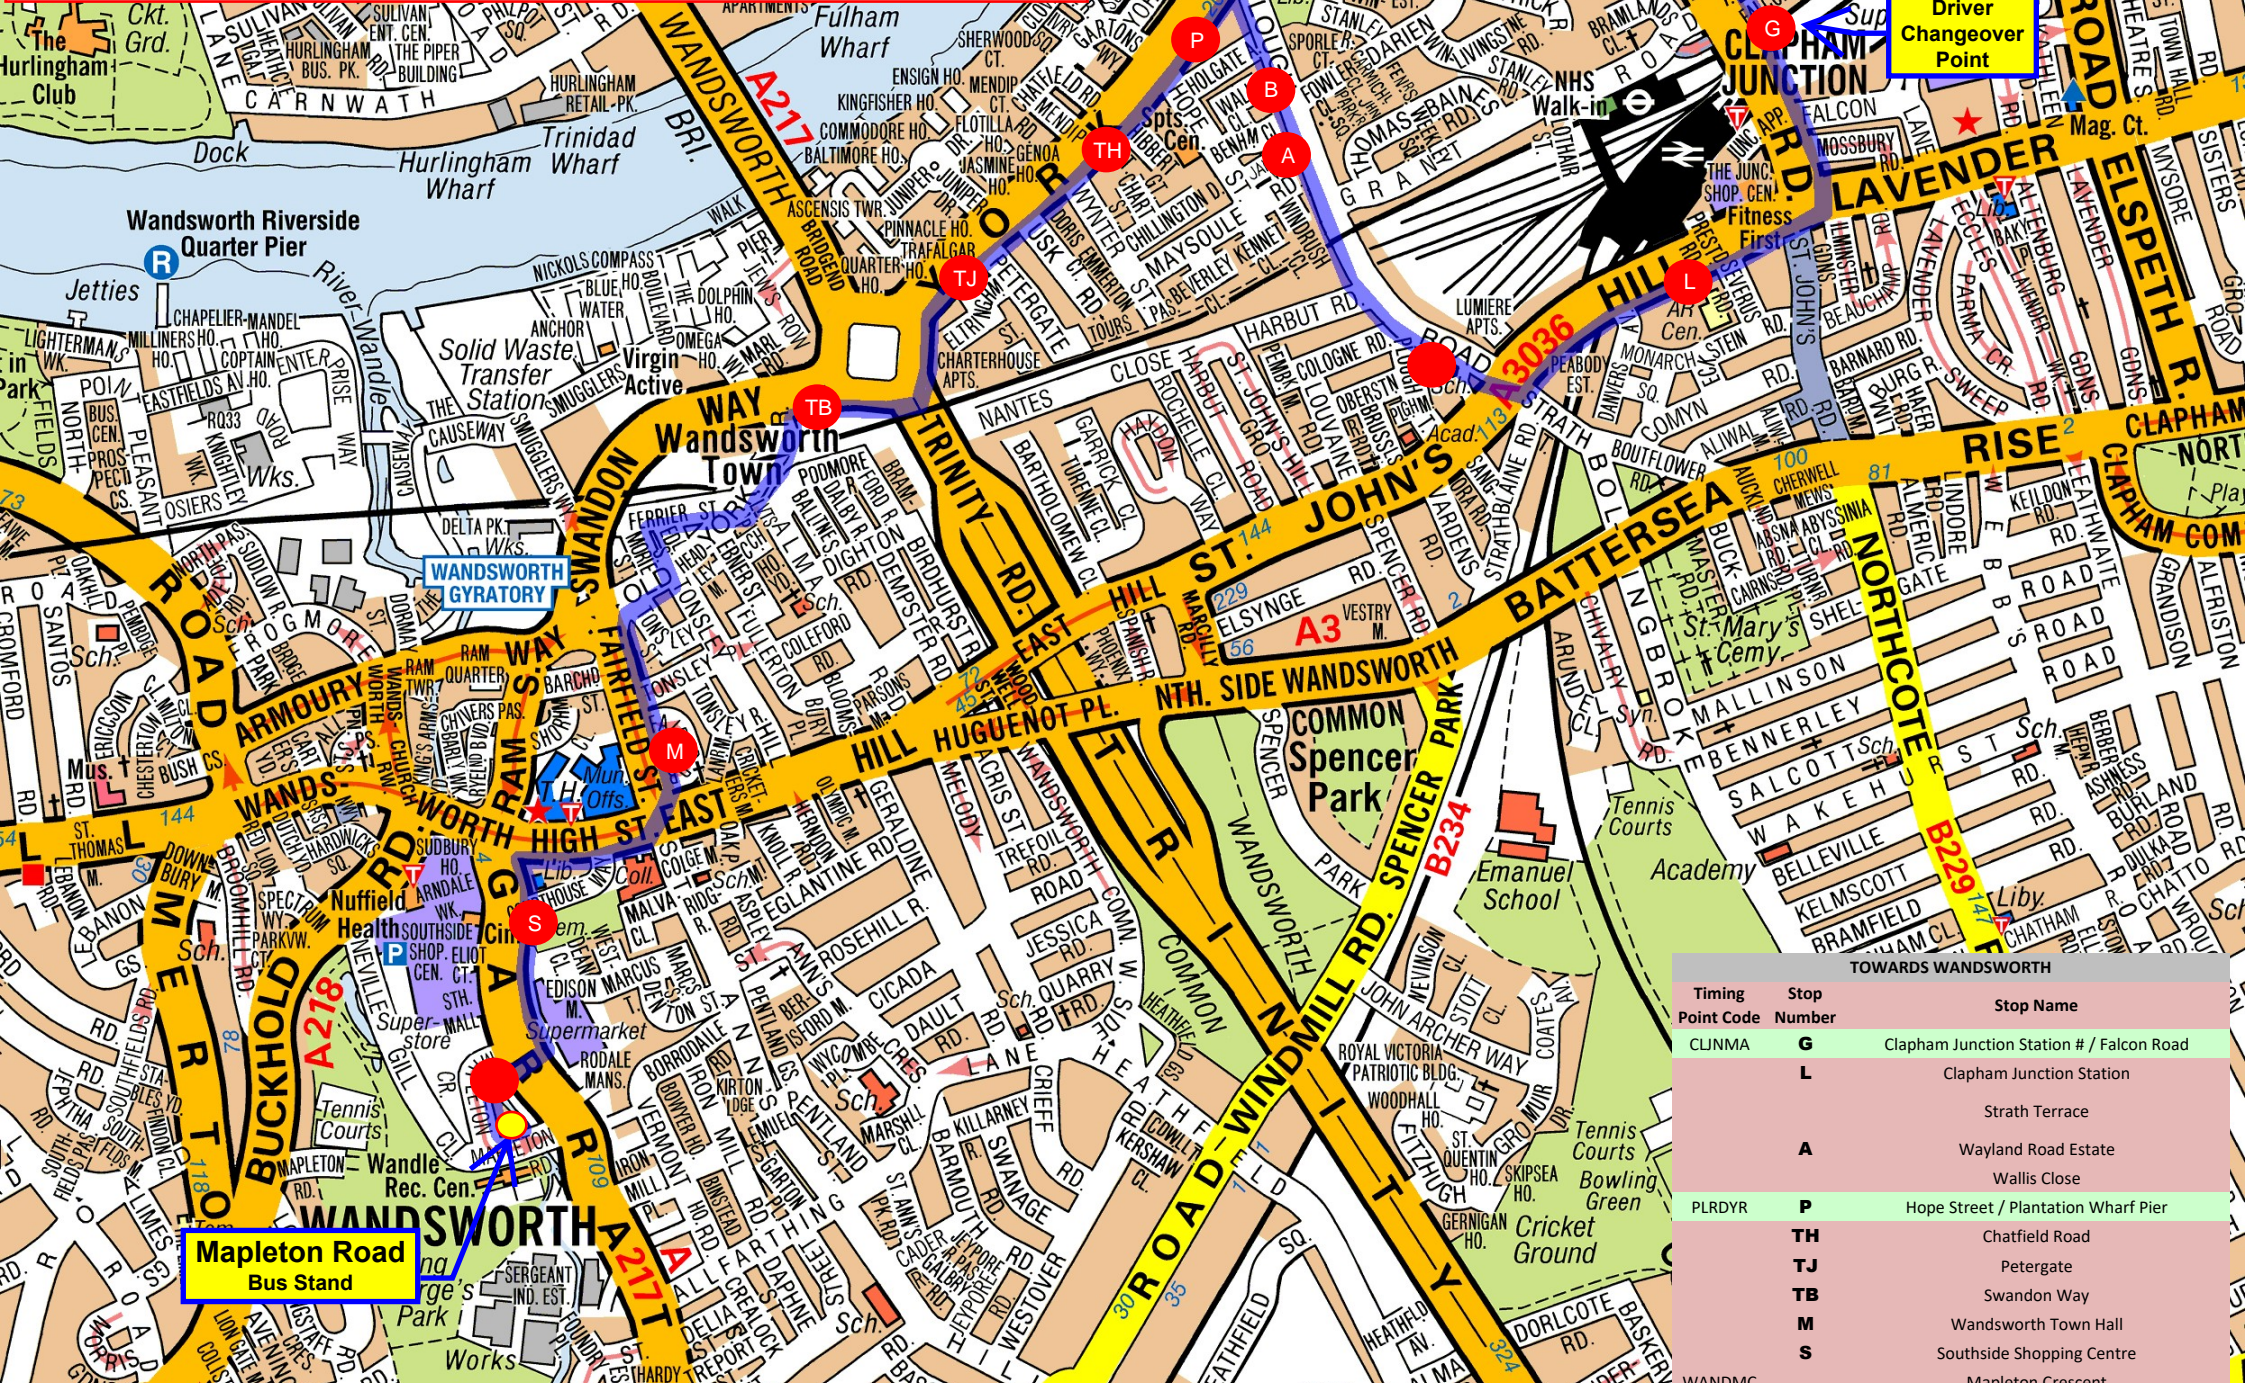

Route 728

Fulham to Wandsworth

| Timing Point Code | Stop Number | Stop Name |
|-------------------|-------------|-------------------------------|
| FULHBY | S | Fulham Town Hall |
| | GE | Tyrawley Road |
| | GC | Rumbold Road |
| | GD | Worlds End Health Centre |
| | | Edith Grove / Worlds End |
| | QH | Hobury Street / Worlds End |
| | | Beaufort Street / King's Road |
| | BA | Cheyne Walk |
| BATBSS | BE | Parkgate Road |
| | BF | Westbury Street |
| | LB | The Latchmere |
| | LD | Bullen Street |
| | LE | Battersea High Street |
| | | Falcon Grove |

Harwood Road
Temporary Bus Stand

Buses depart stand, via Harwood Road, Fulham Broadway, Vanston Place, Jerdan Place, Fulham Broadway, Harwood Road to Stop S (Fulham Town Hall). Darwood Road, New Kings Road, King's Road, Beaufort Street, Battersea Bridge, Battersea Bridge Road, Prince of Wales Drive, Albert Bridge Road, Battersea Park Road, Falcon Road.

Falcon Road, St John's Hill, Plough Road, York Road, Wandsworth Bridge Roundabout, Swandon Way, Old York Road, Ferrier Street, Morie Street, Old York Road, Fairfield Street, Wandsworth High Street, Garratt Lane, Mapleton Crescent.

Set down in Mapleton Crescent, at alighting point (Mapleton Crescent). Buses proceed from Mapleton Crescent, Mapleton Road to stand

| Timing Point Code | Stop Number | Stop Name |
|-------------------|-------------|--|
| CLJNMA | G | Clapham Junction Station # / Falcon Road |
| | L | Clapham Junction Station |
| | | Strath Terrace |
| | A | Wayland Road Estate |
| | | Wallis Close |
| PLRDYR | P | Hope Street / Plantation Wharf Pier |
| | TH | Chatfield Road |
| | TJ | Petergate |
| | TB | Swandon Way |
| | M | Wandsworth Town Hall |
| | S | Southside Shopping Centre |
| WANDMC | | Mapleton Crescent |