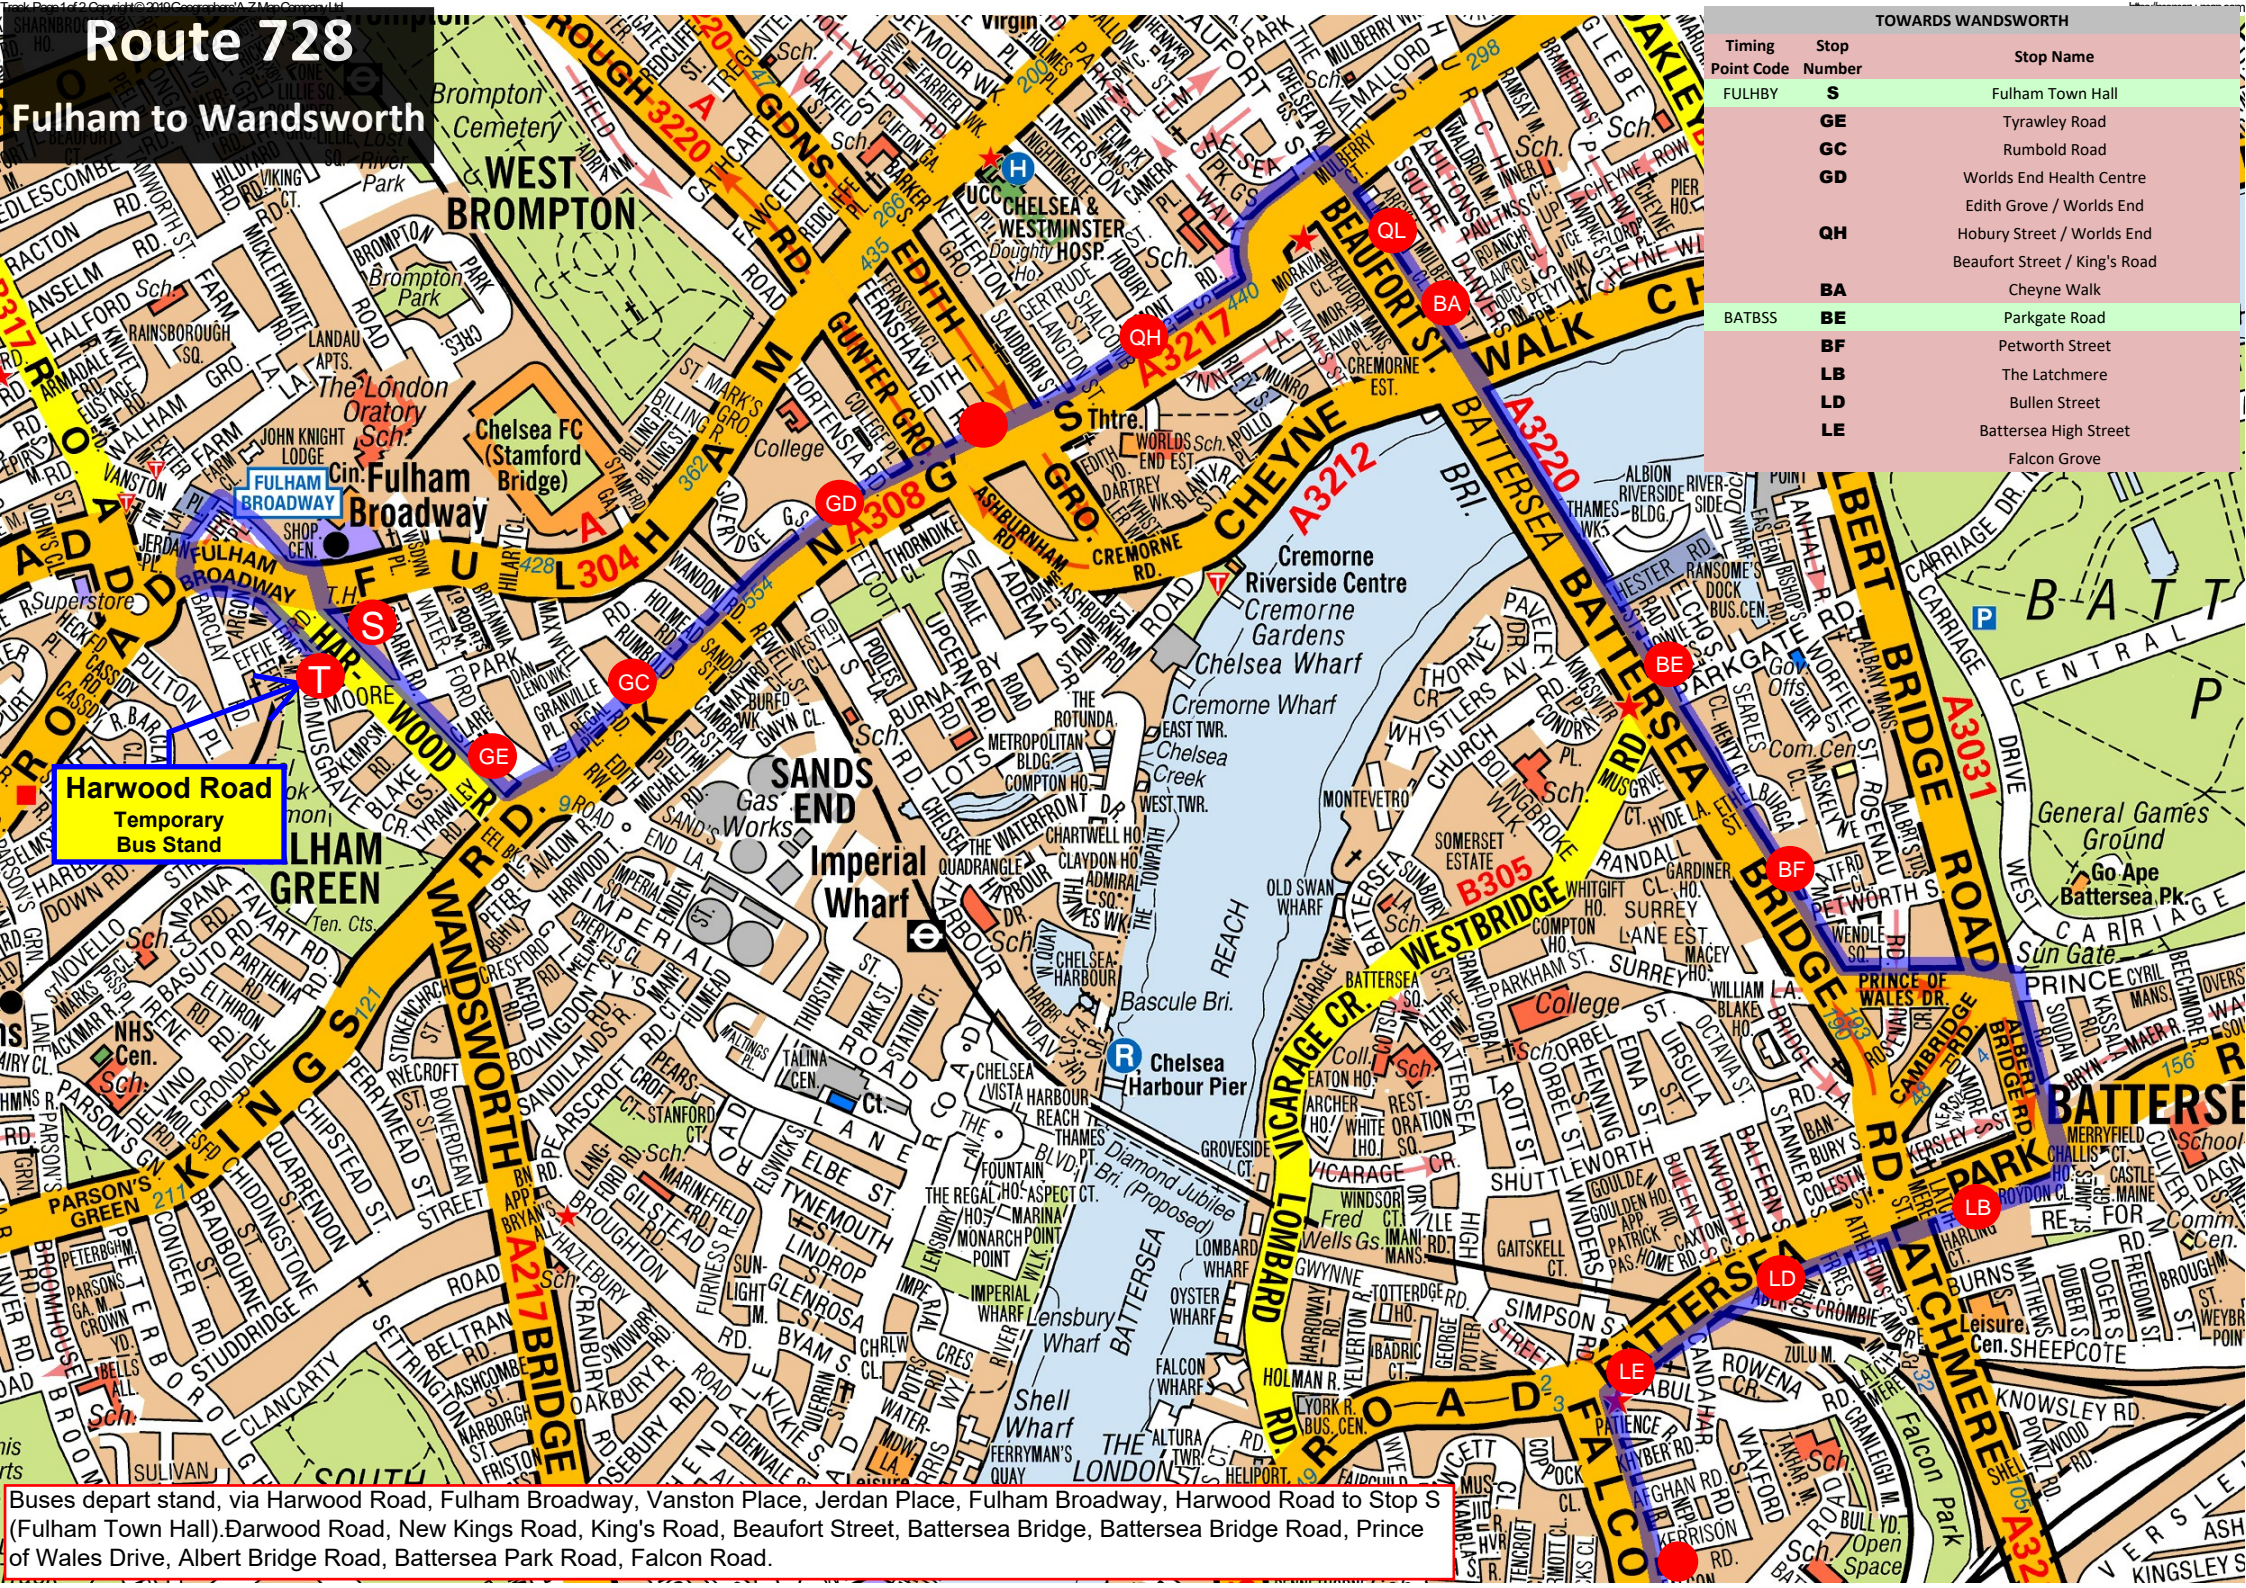

Route 728

Fulham to Wandsworth

| Timing Point Code | Stop Number | Stop Name |
|-------------------|-------------|-------------------------------|
| FULHBY | S | Fulham Town Hall |
| | GE | Tyrawley Road |
| | GC | Rumbold Road |
| | GD | Worlds End Health Centre |
| | | Edith Grove / Worlds End |
| | QH | Hobury Street / Worlds End |
| | | Beaufort Street / King's Road |
| | BA | Cheyne Walk |
| BATBSS | BE | Parkgate Road |
| | BF | Westbury Street |
| | LB | The Latchmere |
| | LD | Bullen Street |
| | LE | Battersea High Street |
| | | Falcon Grove |

Harwood Road
Temporary Bus Stand

Buses depart stand, via Harwood Road, Fulham Broadway, Vanston Place, Jerdan Place, Fulham Broadway, Harwood Road to Stop S (Fulham Town Hall). Darwood Road, New Kings Road, King's Road, Beaufort Street, Battersea Bridge, Battersea Bridge Road, Prince of Wales Drive, Albert Bridge Road, Battersea Park Road, Falcon Road.

Falcon Road, St John's Hill, Plough Road, York Road, Wandsworth Bridge Roundabout, Swandon Way, Old York Road, Ferrier Street, Morie Street, Old York Road, Fairfield Street, Wandsworth High Street, Garratt Lane, Mapleton Crescent.

Set down in Mapleton Crescent, at alighting point (Mapleton Crescent). Buses proceed from Mapleton Crescent, Mapleton Road to stand

| Timing Point Code | Stop Number | Stop Name |
|-------------------|-------------|--|
| CLJNMA | G | Clapham Junction Station # / Falcon Road |
| | L | Clapham Junction Station |
| | | Strath Terrace |
| | A | Wayland Road Estate |
| | | Wallis Close |
| PLRDYR | P | Hope Street / Plantation Wharf Pier |
| | TH | Chatfield Road |
| | TJ | Petergate |
| | TB | Swandon Way |
| | M | Wandsworth Town Hall |
| | S | Southside Shopping Centre |
| WANDMC | | Mapleton Crescent |